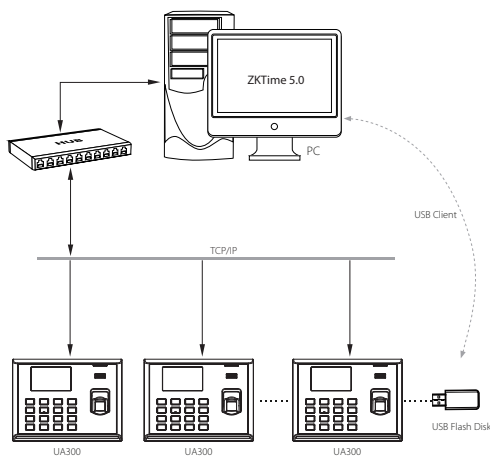

Excellent expandability

- Easy to extend functions and customize customers' demand.

Enhanced features and performance

- Support user validity settings.
- Support data backup and retrieve.
- Support advanced Workcode consisted of letters and numbers.
- Support chip encryption for firmware protection.
- Support more flexible menu configuration: double line text display.
- Support external printer for attendance records output (Optional).

Specifications

Fingerprint Capacity	3000 (1:N)
ID Card Capacity	10,000 (Optional)
Record Capacity	100,000
Display	3-inch Screen
Communication	TCP/IP, RS232/485, USB (host & client)
Standard Functions	Web Server, Short Message, Automatic Status Switch, Self-Service Query, Work Code, T9 input, 9 Digits User ID, DST, Schedule Bell
Optional Functions	ID/Mifare Card, External Printer
Software	ZKTime 5.0 (Free), ZKTime. Net 2.0
Power Supply	DC 5V 2A
Verification Speed	≤0.5 sec
Operating Temp.	0 °C- 45 °C
Operating Humidity	20%-80%
Dimension	180 × 135 × 37 mm (Length × Width × Thickness)
Net Weight	0.70 kg

Configuration

What's in the Box

UA300

Back Plate

Power Adapter

USB Cable

Software CD
(ZKTime 5.0)

Screws and Holders